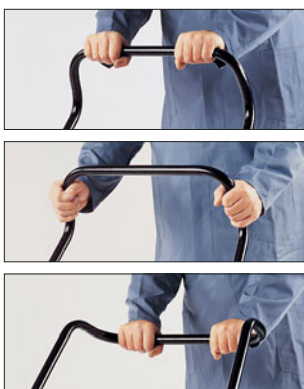

Hand-pushed sweeping machine „Hako-Profi-Flipper” – 10 times quicker than a dustpan and brush!

Does anyone like sweeping by hand? Manual work is simply not in keeping with the times, and is, above all, too expensive. On the one hand a person using a dustpan and brush is not productive enough - and on the other hand excess dust is created and merely distributed evenly - true cleanliness is never really achieved. The Hako-Profi-Flipper is an intelligent solution for quick and easy cleaning. This sweeper can

pick up dirt without leaving any behind in such areas as workshops, halls, dispatch areas, on outdoor areas, paths and other open spaces. The Hako-Profi-Flipper is practically indestructible thanks to the use of modern components such as a dirt hopper made of sturdy, but light synthetic material, a robust aluminium housing and protective steel tubular frame. Take a look and convince yourself!

Handy: Optimum position of handle for each operator thanks to the ergonomic design. Handle can simply be changed around

Effortless: Stair and kerbs can be negotiated without any problem thanks to the rear protruding wheels.

Clean working method

The side broom sweeps dirt out of corners, directly into the path of the wide main broom. This in turn conveys the dirt into the large dirt hopper.

Removal of dirt - made easy

Dirt hopper can be removed and replaced easily - as handy as a bucket to carry and stable to put down on the floor.