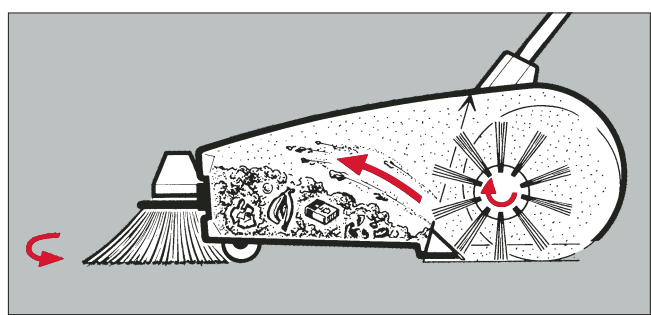

Clean working method

The side broom sweeps dirt out of corners, directly into the path of the wide main broom. This in turn conveys the dirt into the large dirt hopper.