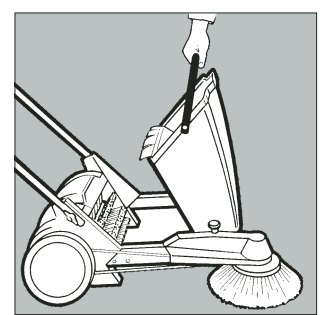

pick up dirt without leaving any behind in such areas as workshops, halls, dispatch areas, on outdoor areas, paths and other open spaces. The Hako-Profi-Flipper is practically indestructible thanks to the use of modern components such as a dirt hopper made of sturdy, but light synthetic material, a robust aluminium housing and protective steel tubular frame. Take a look and convince yourself!

Professional quality: Sturdy surrounding steel frame. Solid aluminium housing for main broom. Indestructible dirt hopper with 5 year guarantee. Metal parts with extra durable synthetic material powder coating (lead- and cadmium-free). Main broom and side brush can be adjusted for optimum adaption to floor conditions and type of dirt.

Simple Sweeping!

Hand-pushed sweeping machine „Hako-Profi-Flipper” with unequalled sweeping performance: up to 2.300 m² cleanliness/hour. Simply robust: shock-proof steel frame, sturdy aluminium housing, practically indestructible synthetic material dirt hopper with 5 year guarantee!

Clean working method

The side broom sweeps dirt out of corners, directly into the path of the wide main broom. This in turn conveys the dirt into the large dirt hopper.

Removal of dirt - made easy

Dirt hopper can be removed and replaced easily - as handy as a bucket to carry and stable to put down on the floor.